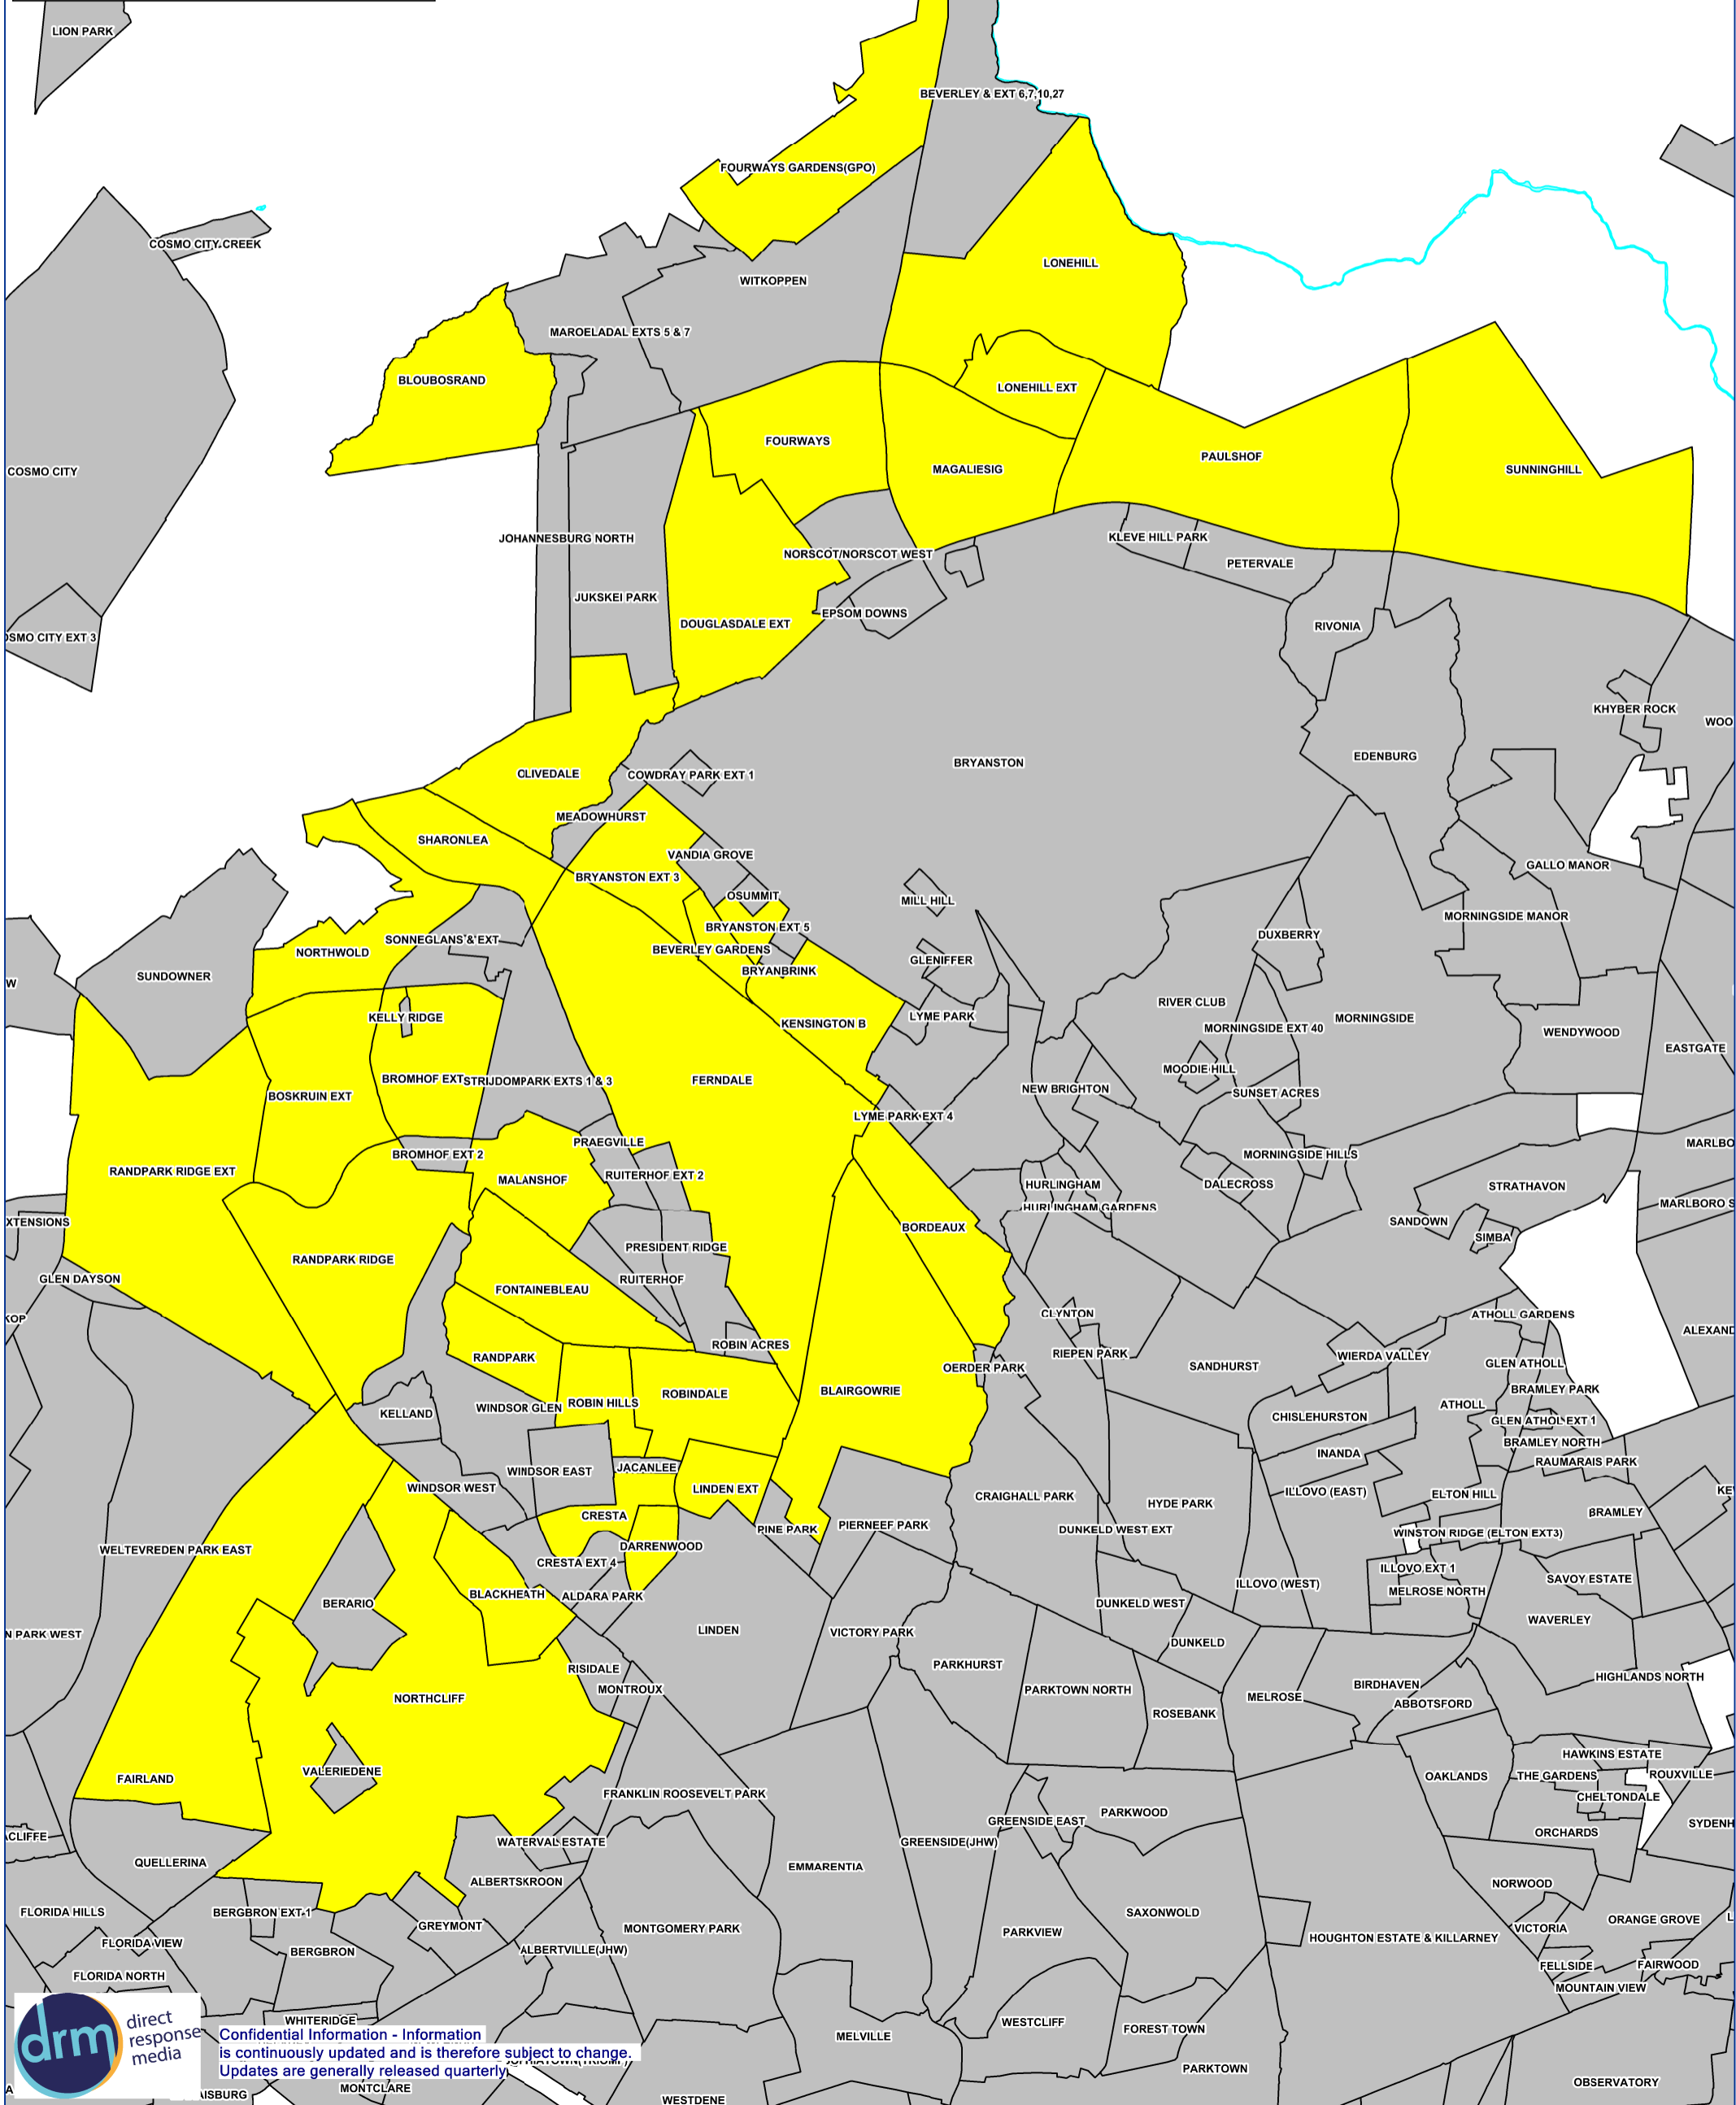

PRO2CALL - JHB NORTH RUN 1

Current Distribution Within All Race & All Income

PRO2CALL
JHB North - Run 1

- Current Distribution
- Dynamic Demographics**
- Other Distribution Suburbs
- SA Waterbodies**
- Oceans, Lakes, Rivers & Dams