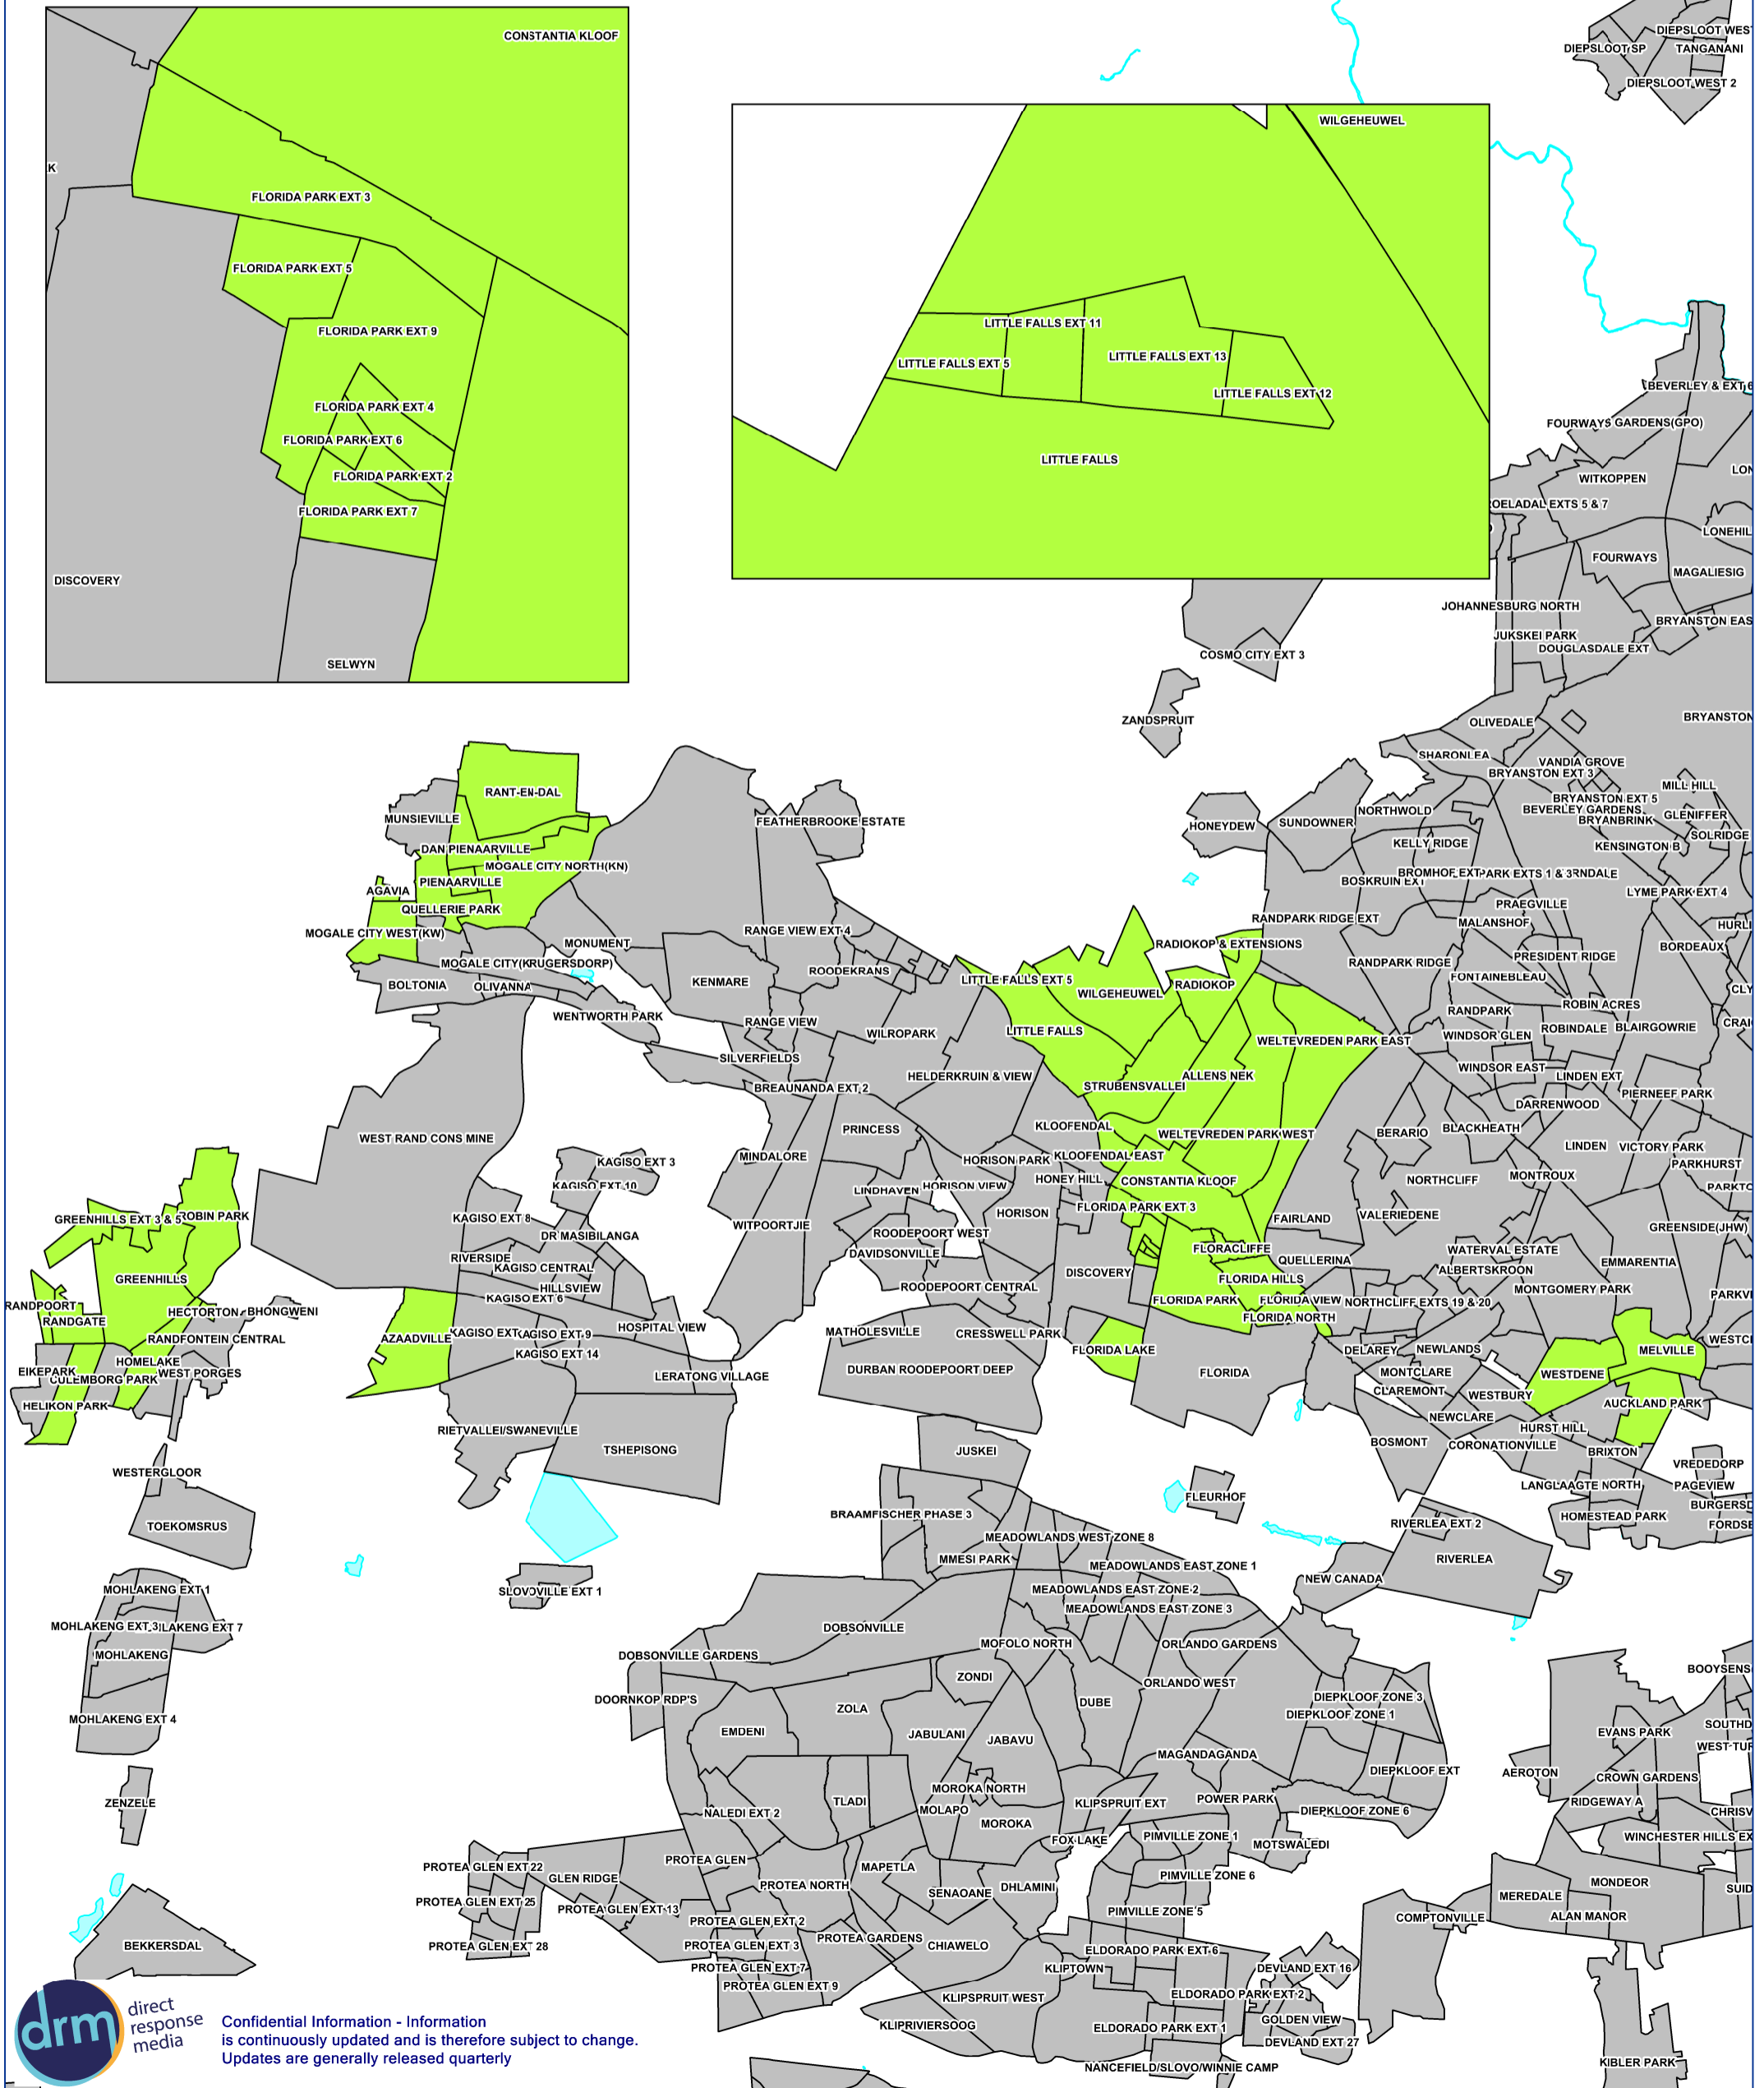

PRO2CALL - JHB WEST RUN 1

Current Distribution Within All Race & All Income

PRO2CALL
JHB West - Run 1

- Current Distribution
- Other Distribution Suburbs
- SA Waterbodies

Oceans, Lakes, Rivers & Dams

kilometers