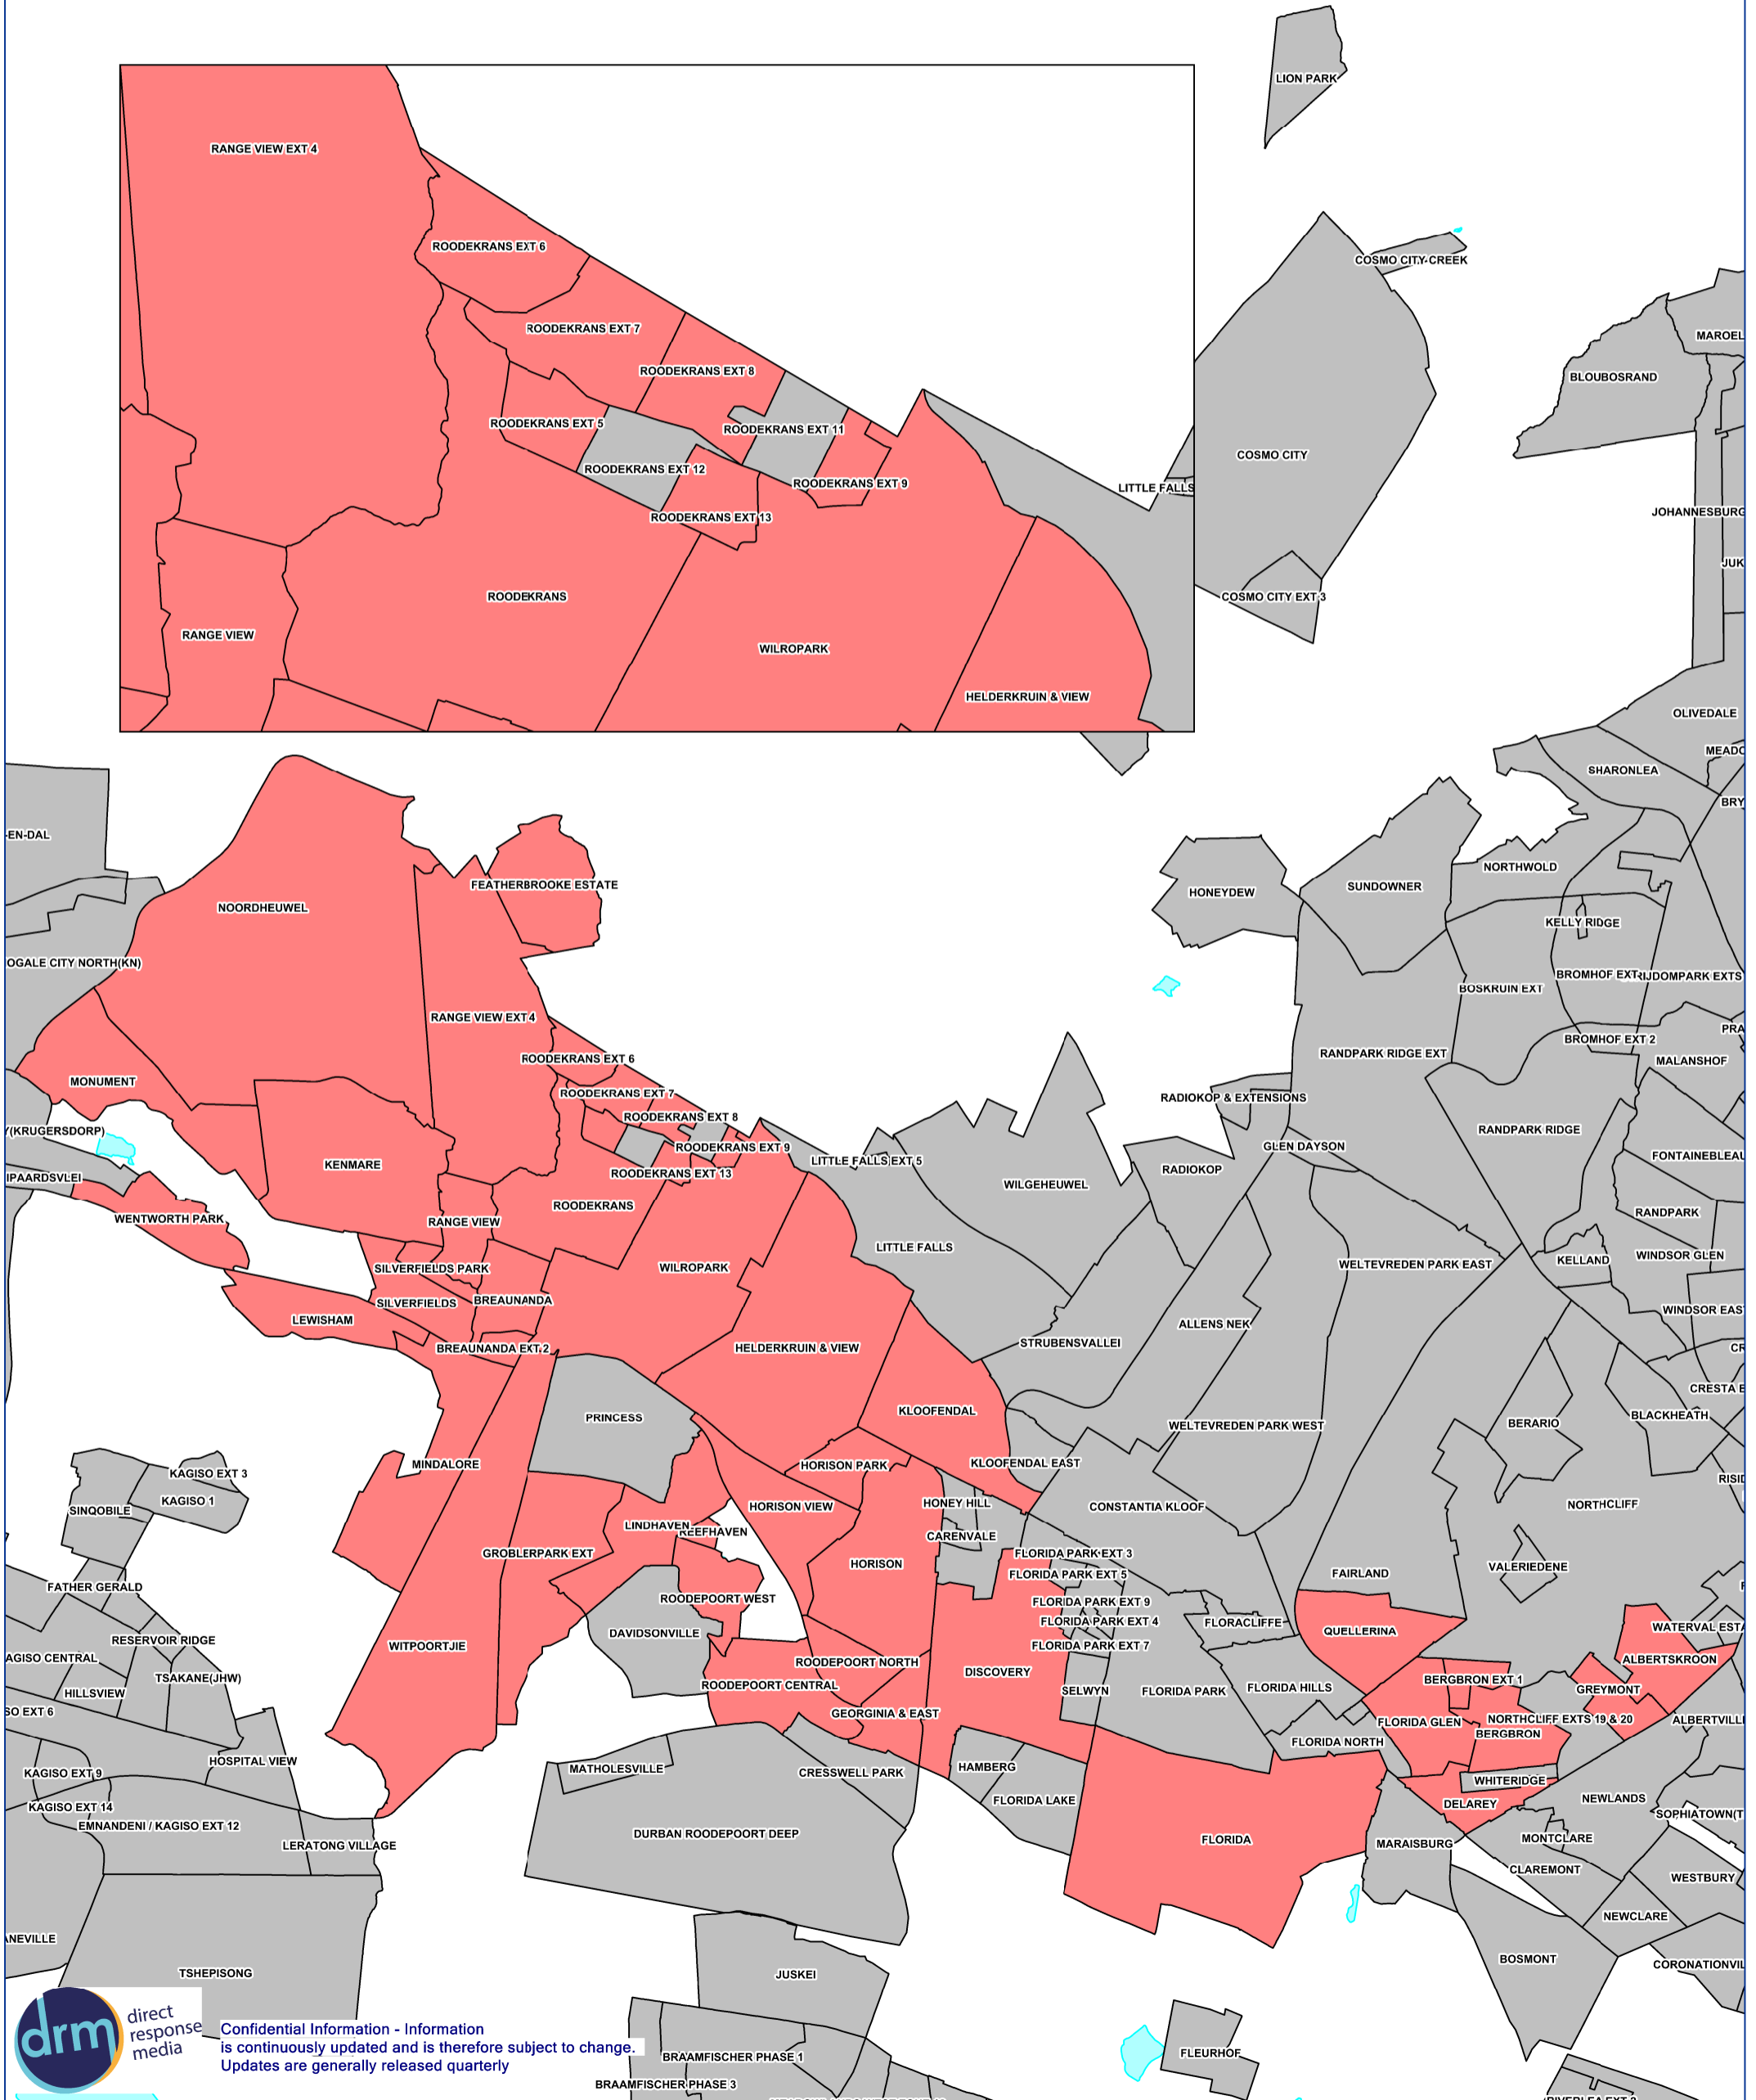

PRO2CALL - JHB WEST RUN 2

Current Distribution Within All Race & All Income

PRO2CALL
JHB West - Run 2

- Current Distribution
- Dynamic Demographics**
- Other Distribution Suburbs
- SA Waterbodies**
- Oceans, Lakes, Rivers & Dams